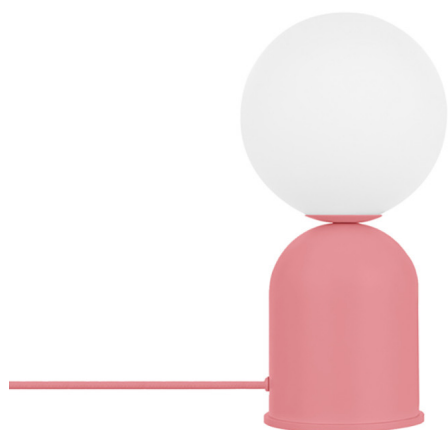

LUOTI ST pink table lamp

<https://ummo-lighting.com/en/luoti/7760-luoti-st-pink-table-lamp-5906733727465.html>

Price: **909,00 zł** gross

Manufacturer: **UMMO Lighting**

Product code: **LUS188P1**

EAN: **5906733727465**

Description

Design Description

Luoti ST is a minimalist table lamp with a unique, eye-catching form. The milky white sphere gently floats above the massive metal base - as if balancing on the verge of levitation. The distinctive shape creates the visual illusion that light is floating above the surface of the furniture. It's a design full of simplicity, yet design boldness. The table version is a mirror image of the hanging Luoti - here the sphere has found a stable support on a desk, dresser or bedside table. The name "Luoti" comes from Chinese and means "naked" - this lamp does not need unnecessary ornamentation to impress.

Lamp components and functionality

Luoti ST is made of metal and glass, which ensures durability and an elegant appearance. The milky white glass shade with a diameter of 15 cm diffuses the light, creating a soft, cozy aura. The solid base is covered with a structured lacquer, which contrasts well with the lampshade. The long polyester braided cable (150 cm) is terminated with a black plug and a switch, which allows you to conveniently control the light. The lamp is equipped with a G9 socket and is suitable for LED light sources up to 12W.