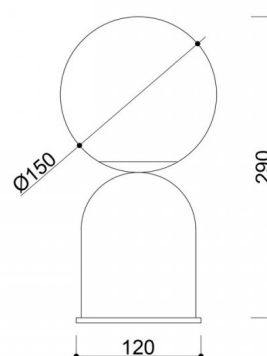

LUOTI ST pink table lamp

<https://ummo-lighting.com/en/luoti/7760-luoti-st-pink-table-lamp-5906733727465.html>