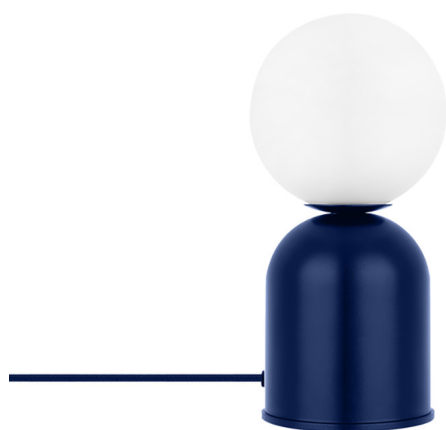

## LUOTI ST navy blue table lamp

<https://ummo-lighting.com/en/luoti/7761-luoti-st-navy-blue-table-lamp-5906733727496.html>

Price: **909,00 zł** gross

Manufacturer: **UMMO Lighting**

Product code: **LUS11313P1**

### Design Description

Luoti ST is a minimalist table lamp with a unique, eye-catching form. The milky white sphere gently floats above the massive metal base - as if balancing on the verge of levitation. The distinctive shape creates the visual illusion that light is floating above the surface of the furniture. It's a design full of simplicity, yet design boldness. The table version is a mirror image of the hanging Luoti - here the sphere has found a stable support on a desk, dresser or bedside table. The name "Luoti" comes from Chinese and means "naked" - this lamp does not need unnecessary ornamentation to impress.

### Lamp components and functionality

Luoti ST is made of metal and glass, which ensures durability and an elegant appearance. The milky white glass shade with a diameter of 15 cm diffuses the light, creating a soft, cozy aura. The solid base is covered with a structured lacquer, which contrasts well with the lampshade. The long polyester braided cable (150 cm) is terminated with a black plug and a switch, which allows you to conveniently control the light. The lamp is equipped with a G9 socket and is suitable for LED light sources up to 12W.

## Technical information

Light source included	None
Screw type	G9 LED
Max wattage	1 x 12W
IP degree	IP20
Cable/-s length	150cm
Length	15cm
Width	15cm
Height	29cm
Base diameter	12cm
Made of	metal / glass
Colour	dark blue (Sapphire Blue RAL 5003)
Cable color	navy blue
Braid type	polyester
Lampshade color	white
Warranty	24 months
Comments	custom-made product
Type / function	table lamp
Power supply	~230V, 50/60 Hz