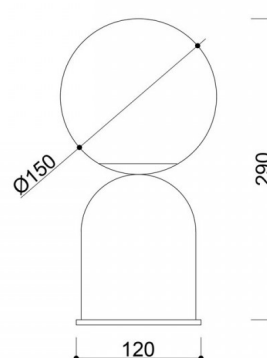

LUOTI ST navy blue table lamp

<https://ummo-lighting.com/en/luoti/7761-luoti-st-navy-blue-table-lamp-5906733727496.html>