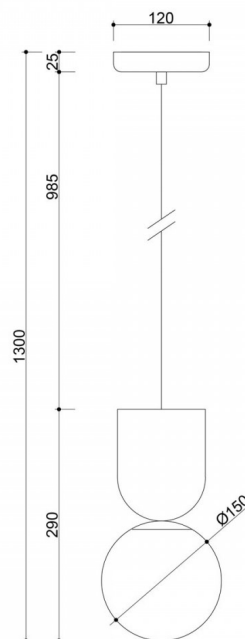

LUOTI pink ceiling pendant lamp

<https://ummo-lighting.com/en/luoti/7762-luoti-pink-ceiling-pendant-lamp-5906733728479.html>

Price: **759,00 zł** gross

Manufacturer: **UMMO Lighting**

Product code: **LUA188P0**

EAN: **5906733728479**

Description

Design description

Luoti is the essence of minimalist design encapsulated in two shapes: a sphere and an inverted cup. The design is based on a simple yet expressive contrast - a light, milky white sphere of delicate glass is suspended just below a more massive metal element in the form of an inverted cup. The lamp looks as if it is delicately balancing on the edge of gravity - simple, but not obvious. This visual "rotation" with respect to a table lamp from the same series gives the whole thing the impression of movement, despite its static form. The geometric, graphic character of the Luoti lamp fits perfectly into the aesthetics of modern, consciously designed interiors.

Lamp components and functionality

The Luoti lamp is constructed of a powder-coated metal body and a glass shade in a milky finish. The delicate sphere (Ø15 cm) contrasts with the solid cylindrical fixture, creating a cohesive, modern duo. The whole is suspended from a polyester braided cord (98.5 cm). The light source is an interchangeable LED bulb with a G9 cap (max 12W), which allows you to easily adjust the intensity of the lighting as needed.