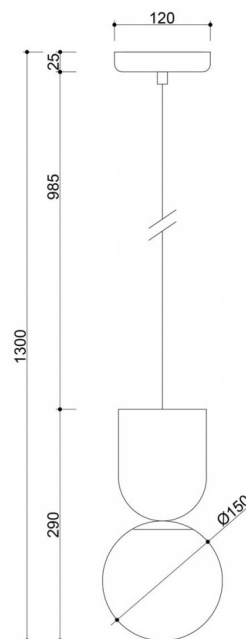

LUOTI navy blue ceiling pendant lamp

<https://ummo-lighting.com/en/luoti/7763-luoti-navy-blue-ceiling-pendant-lamp-5906733728486.html>

Price: **759,00 zł** gross

Manufacturer: **UMMO Lighting**

Product code: **LUA11313P0**

EAN: **5906733728486**

Description

Design description

Luoti is the essence of minimalist design encapsulated in two shapes: a sphere and an inverted cup. The design is based on a simple yet expressive contrast - a light, milky white sphere of delicate glass is suspended just below a more massive metal element in the form of an inverted cup. The lamp looks as if it is delicately balancing on the edge of gravity - simple, but not obvious. This visual "rotation" with respect to a table lamp from the same series gives the whole thing the impression of movement, despite its static form. The geometric, graphic character of the Luoti lamp fits perfectly into the aesthetics of modern, consciously designed interiors.

Lamp components and functionality

The Luoti lamp is constructed of a powder-coated metal body and a glass shade in a milky finish. The delicate sphere (Ø15 cm) contrasts with the solid cylindrical fixture, creating a cohesive, modern duo. The whole is suspended from a polyester braided cord (98.5 cm). The light source is an interchangeable LED bulb with a G9 cap (max 12W), which allows you to easily adjust the intensity of the lighting as needed.