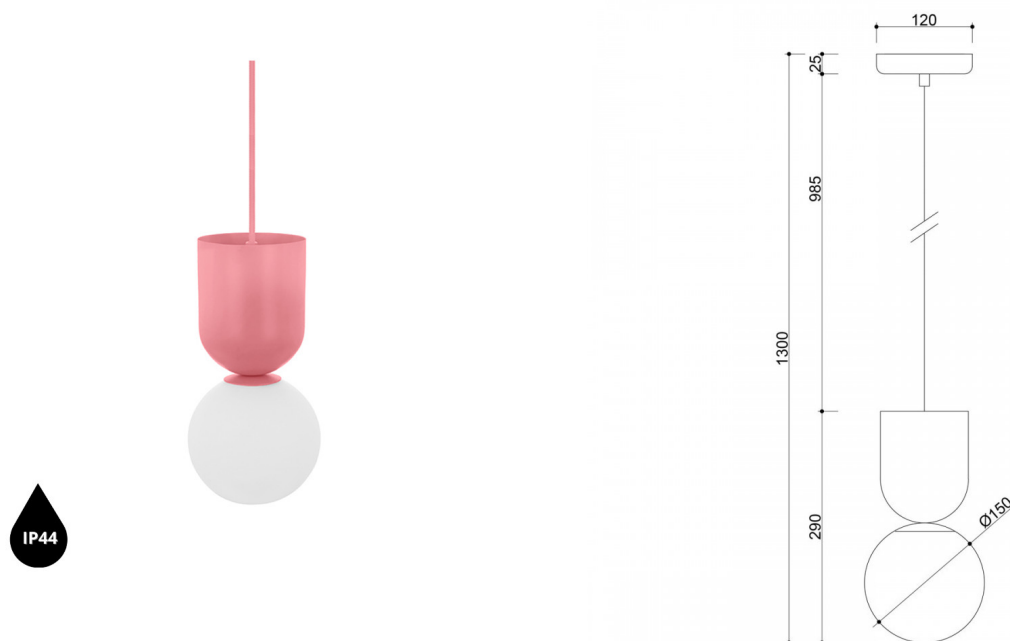

LUOTI pink ceiling pendant lamp IP44

<https://ummo-lighting.com/en/luoti/7764-luoti-pink-ceiling-pendant-lamp-ip44-5906733728493.html>

Price: **809,00 zł** gross

Manufacturer: **UMMO Lighting**

Product code: **LUA188PS0**

EAN: **5906733728493**

Description

Design description

Luoti is the essence of minimalist design encapsulated in two shapes: a sphere and an inverted cup. The design is based on a simple yet expressive contrast - a light, milky white sphere of delicate glass is suspended just below a more massive metal element in the form of an inverted cup. The lamp looks as if it is gently balancing on the edge of gravity - simple, but not obvious. This visual "rotation" with respect to a table lamp from the same series gives the whole thing the impression of movement, despite its static form. The geometric, graphic character of the Luoti lamp fits perfectly into the aesthetics of modern, consciously designed interiors.

Lamp components and functionality

The Luoti lamp is constructed of a powder-coated metal body and a glass shade in a milky finish. The delicate sphere (Ø15 cm) contrasts with the solid cylindrical fixture, creating a cohesive, modern duo. The whole is suspended from a polyester braided cord (98.5 cm). The light source is an interchangeable LED bulb with a G9 cap (max 12W), which allows you to easily adjust the intensity of the lighting as needed.