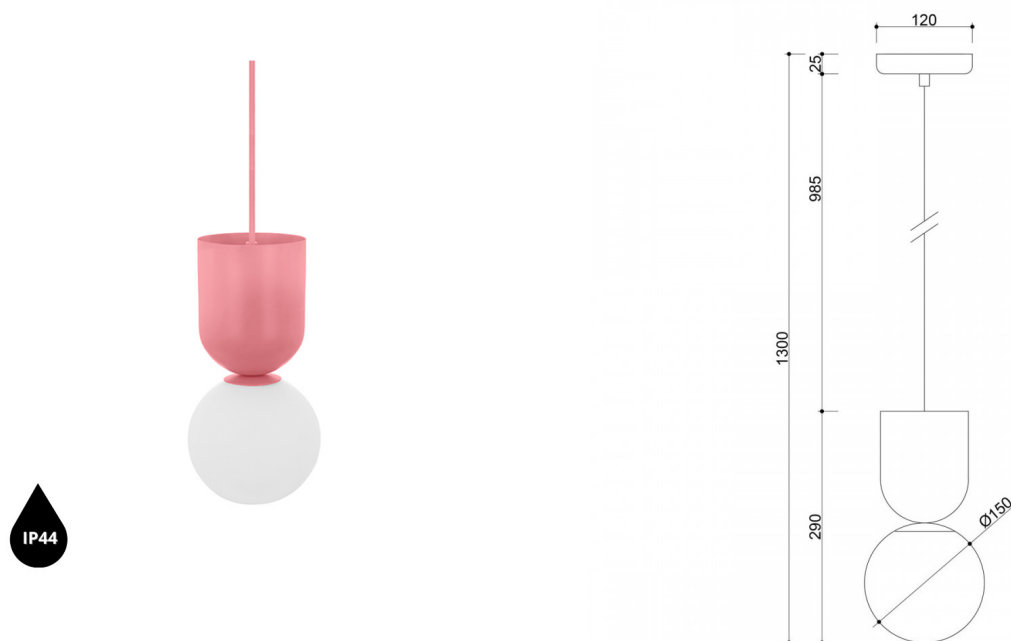

LUOTI pink ceiling pendant lamp IP44

<https://ummo-lighting.com/en/luoti/7764-luoti-pink-ceiling-pendant-lamp-ip44-5906733728493.html>

Price: **809,00 zł** gross

Manufacturer: **UMMO Lighting**

Product code: **LUA188PS0**

EAN: **5906733728493**

Description

Design description

Luoti is the essence of minimalist design encapsulated in two shapes: a sphere and an inverted cup. The design is based on a simple yet expressive contrast - a light, milky white sphere of delicate glass is suspended just below a more massive metal element in the form of an inverted cup. The lamp looks as if it is gently balancing on the edge of gravity - simple, but not obvious. This visual "rotation" with respect to a table lamp from the same series gives the whole thing the impression of movement, despite its static form. The geometric, graphic character of the Luoti lamp fits perfectly into the aesthetics of modern, consciously designed interiors.

Lamp components and functionality

The Luoti lamp is constructed of a powder-coated metal body and a glass shade in a milky finish. The delicate sphere (Ø15 cm) contrasts with the solid cylindrical fixture, creating a cohesive, modern duo. The whole is suspended from a polyester braided cord (98.5 cm). The light source is an interchangeable LED bulb with a G9 cap (max 12W), which allows you to easily adjust the intensity of the lighting as needed.